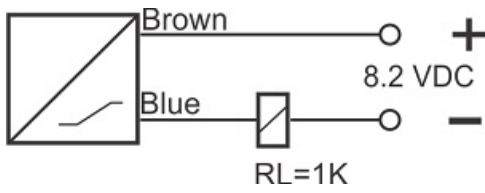

# IPS-210-Nm-R30

Category: Pre cabled namur sensors

IPS-210-Nm-R30	Product Code
REC. 30X30X52 PA or PP	housing
2	number of wires
10 mm	switching distance
-20~+60 °C	temperature range
IP67	influence protection
CABLE2X0.25-1.5m	output
NAMUR	output function
8.2VDC	voltage range
700 Hz	max output ferequence
0	indicator led
non flush (unshielded)	mounting