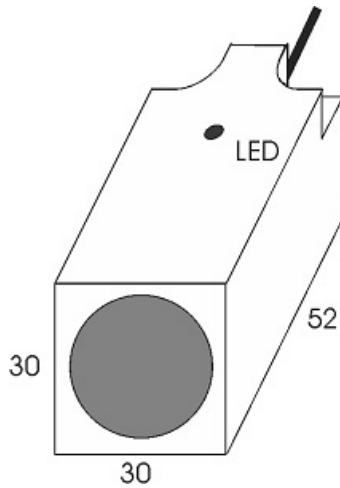

# IPS-210-Nm-R30

Category: Pre cabled namur sensors

IPS-210-Nm-R30	Product Code
REC. 30X30X52 PA or PP	housing
2	number of wires
10 mm	switching distance
-20~+60 °C	temperature range
IP67	influence protection
CABLE2X0.25-1.5m	output
NAMUR	output function
8.2VDC	voltage range
700 Hz	max output ferequence
0	indicator led
non flush (unshielded)	mounting