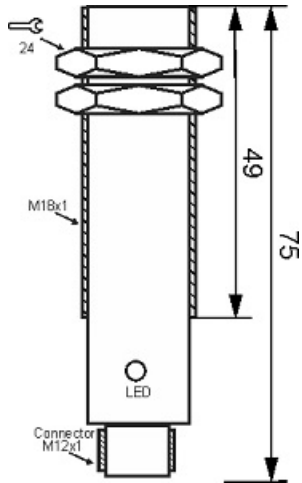

MPS-210-O-18-S4

Category: 4pin connector 2 wire magnetic sensors

MPS-210-O-18-S4	Product Code
M18X1Ni PLATED Brass	housing
2	number of wires
REED RELAY	output stage
NO	output function
10 mm	switching distance
10-250VACDC	voltage range
250 mA	max output current
-20~+60 °C	temperature range
50 Hz	max output ferequence
✓	indicator led
0	max drop voltage
0	max noload or leakage currrent
IP67	influence protection
0	revers voltage protection
0	short circuit protection
4Pin SOCKET	output