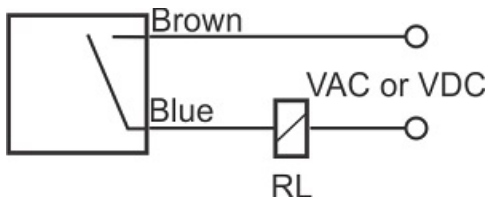

MPS-210-O-18-S4

Category: 4pin connector 2 wire magnetic sensors

MPS-210-O-18-S4	Product Code
M18X1Ni PLATED Brass	housing
2	number of wires
REED RELAY	output stage
NO	output function
10 mm	switching distance
10-250VACDC	voltage range
250 mA	max output current
-20~+60 °C	temperature range
50 Hz	max output ferequence
✓	indicator led
0	max drop voltage
0	max noload or leakage currrent
IP67	influence protection
0	revers voltage protection
0	short circuit protection
4Pin SOCKET	output